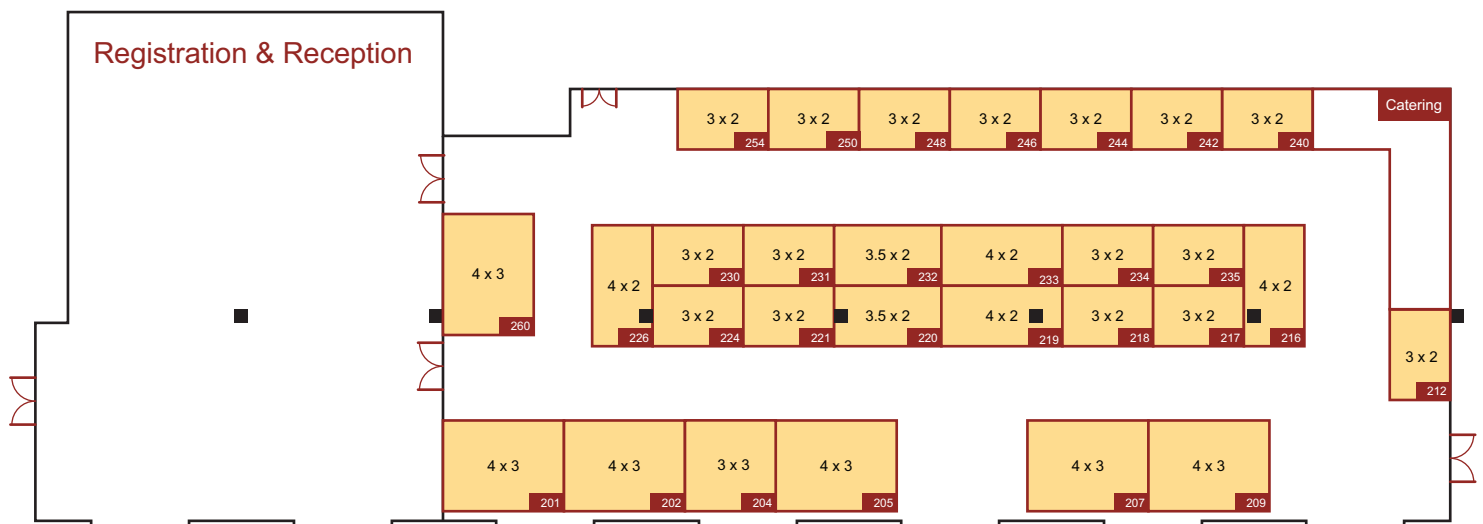

Imperial College, London

For details about exhibiting in 2010 please contact:
Marianne Boulakas

Tel: +44 (0) 20 7736 8788 email: marianne@bibamedical.com